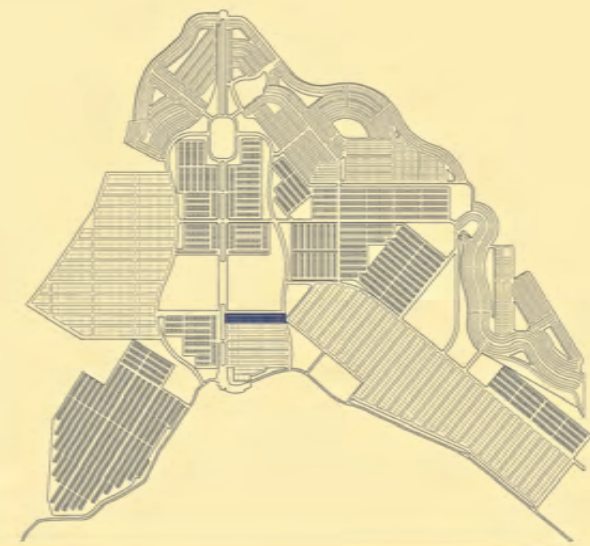

ផ្ទះរៀបរយ | FLAT HOUSE

មានទារពាលខាងមុខនិងខាងក្រោយ | Front and Back Balcony

ទំហំដី LAND SIZE : 6m x 14.5m

ទំហំផ្ទះ HOUSE SIZE : 6m x 8m

ផ្ទះរៀបរយ | FLAT HOUSE

ទំហំដី LAND SIZE : 6m x 14.5m

ទំហំផ្ទះ HOUSE SIZE : 6m x 8m

វីឡាប្រីនស៍ | VILLA PRINCE

ទំហំដី LAND SIZE : 10m x 18m

ទំហំផ្ទះ HOUSE SIZE : 8m x 10.5m

វីឡា ក្វីន | VILLA QUEEN

ទំហំដី LAND SIZE : 20m x 18m

ទំហំផ្ទះ HOUSE SIZE : 16m x 13.5m