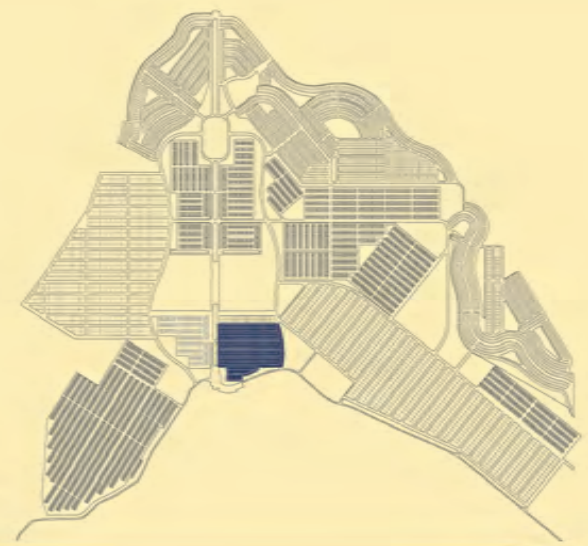

ផ្ទះរៀបរយ | FLAT HOUSE

មានទារពាលខាងមុខនិងខាងក្រោយ | Front and Back Balcony

ទំហំដី LAND SIZE : 6m x 14.5m

ទំហំផ្ទះ HOUSE SIZE : 6m x 8m

ផ្ទះរៀបរយ | FLAT HOUSE

ទំហំដី LAND SIZE : 6m x 14.5m

ទំហំផ្ទះ HOUSE SIZE : 6m x 8m

វីឡាប្រីនស៍ | VILLA PRINCE

ទំហំដី LAND SIZE : 10m x 18m

ទំហំផ្ទះ HOUSE SIZE : 8m x 10.5m

វីឡា ក្វីន | VILLA QUEEN

ទំហំដី LAND SIZE : 20m x 18m

ទំហំផ្ទះ HOUSE SIZE : 16m x 13.5m